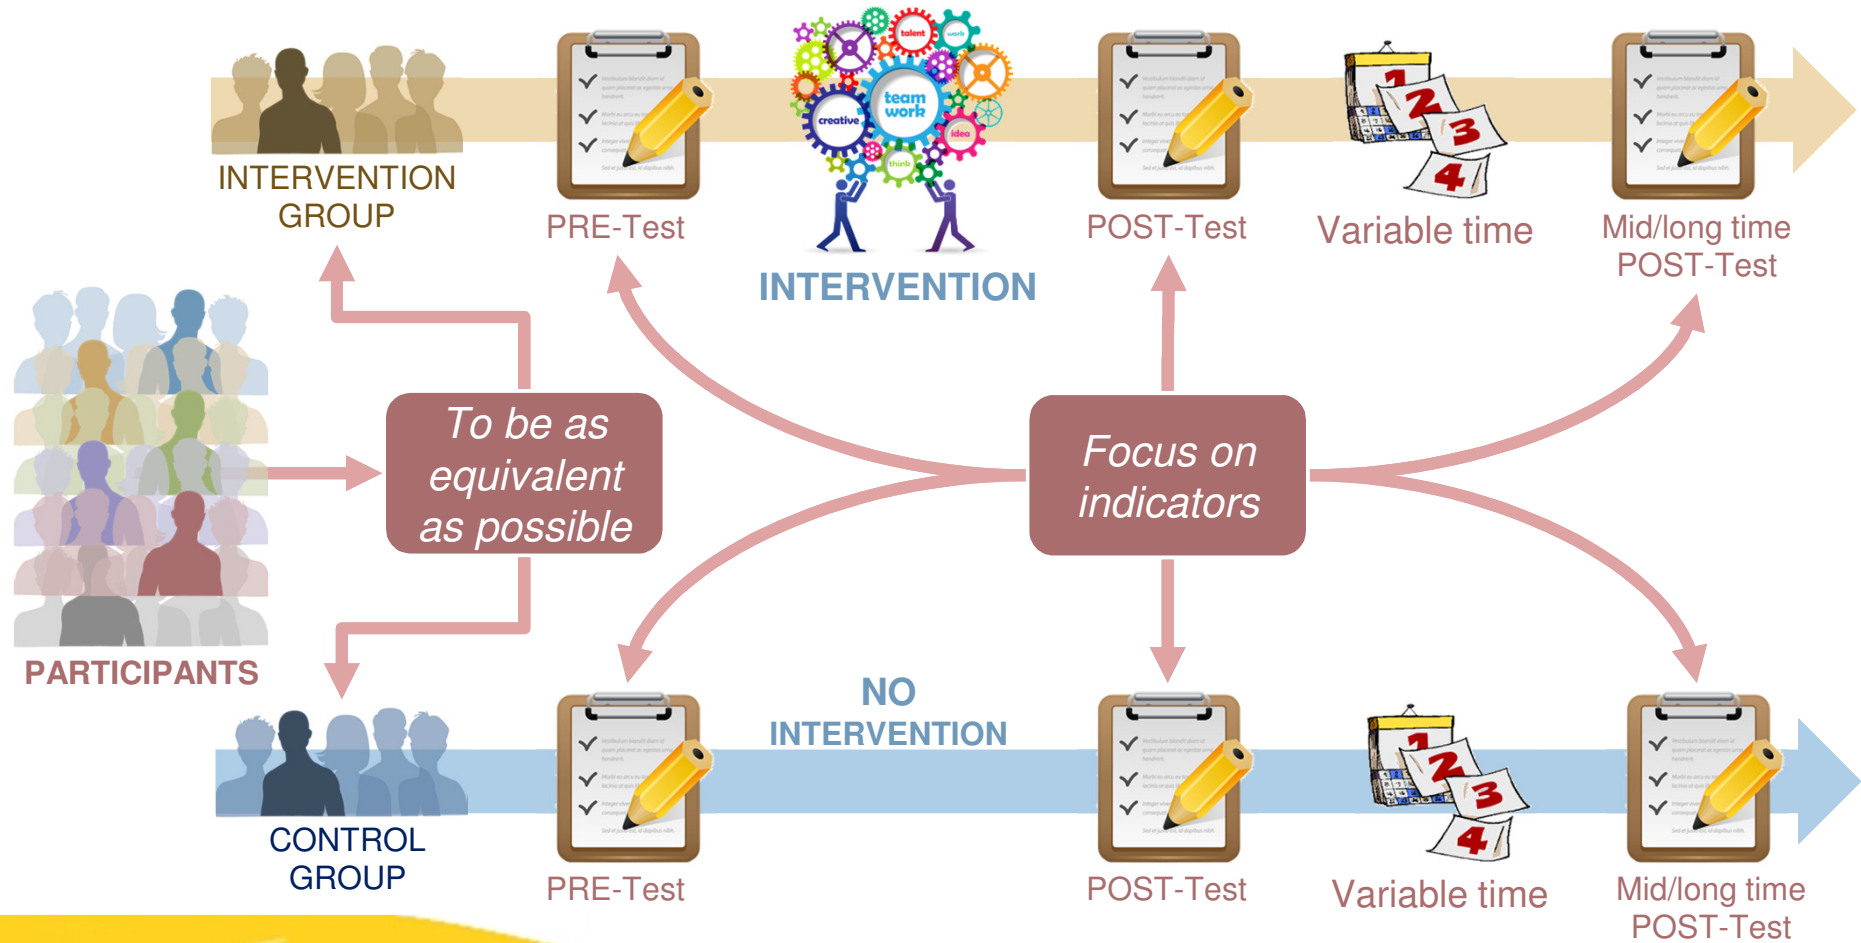

Webinar on Evaluation Summary ideas

*Pedro-Miguel Valero-Mora
&
Jaime Sanmartín*

Together we are
road safety

Complementary evaluation perspectives

● Formative evaluation...

- is about products and **concrete processes** of the implementation.
- it applies to each activity of your action plan
 - ⇒ *Did the implementation take place as planned?*

● Summative evaluation...

- is about the **outcome and impact**.
- is planned previously to the implementation of the activities...
- but is carried out at the end of the whole implementation process.
 - ⇒ *Is my action producing the effect according to the objectives I identified?*

Process Evaluation design

Ideal impact evaluation design

Together we are
road safety

Questions?

Together we are
road safety